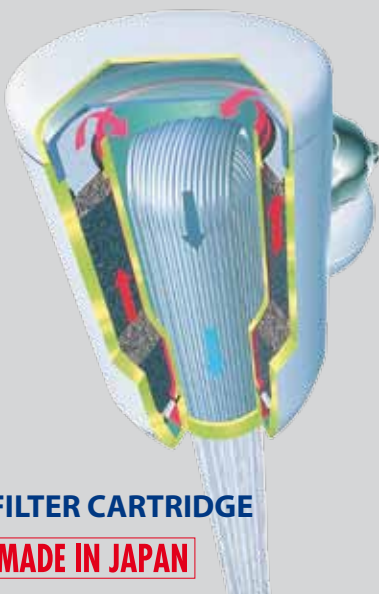

**Remove from water:**

<b>Chlorine</b>	80%
<b>Lead</b>	80%
<b>Copper</b>	80%
<b>Solid particles</b>	80%
<b>Viruses</b>	80%
<b>Bacteria*</b>	99.9%
<b>Pathogens</b>	80%

**FILTER CARTRIDGE**

**MADE IN JAPAN**

**Made easy**

- The alarm See-through Window alerts you when the filter needs replacing
- Hi-Flow allows maximum flow rate of 1,6 liters per minute
- Easy to install tap adapters for easy installation in kitchen faucet
- Easy-to-use 3-step water selection lever for easy filter replacement