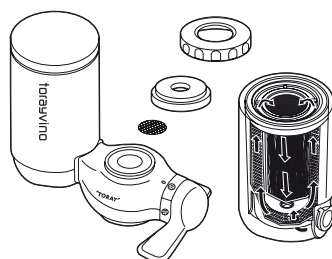

Easy-to-use 3-step water selection lever

The advanced Easy-to-use 3-step water selection lever filter change makes changing the filter quick, easy and secure, bringing sense and simplicity to your water purifier.